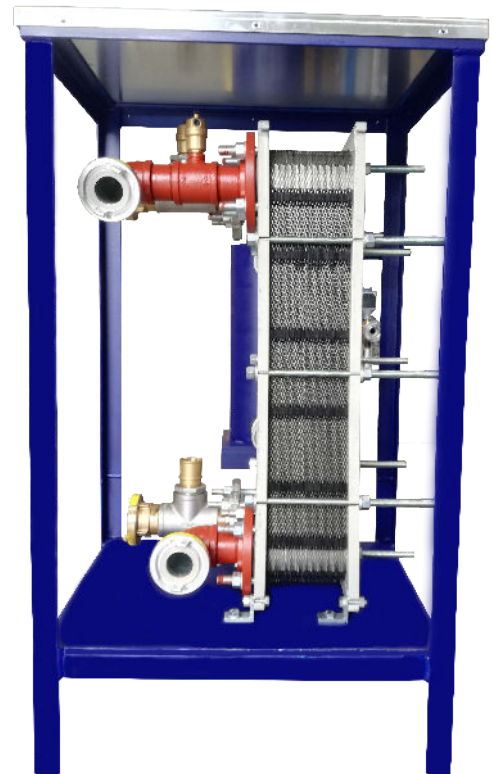

## 600kW Heat Exchanger

Cross Rental Services' 600kW domestic hot water plate pack is a high-efficiency product, which provides substantial heating capacity.

It is designed to deliver a temporary supply of domestic hot water when you connect it to one of our packaged boiler plants or an existing site boiler.

Detail	600kW Heat Exchanger
Heating Capacity	600kW
DHW Inlet Temperature	35°C
DHW Outlet Temperature	60°C
Boiler Inlet Temperature	80°C
Boiler Outlet Temperature	59.5°C
Pressure Drop	0.5 bar
Mains Cold Water Inlet Connection	2" Storz
Hot Water Outlet Connection	2" Storz
Primary Flow & Return Connections	3" Storz
Plate Material	316 Stainless
DHW Fittings	Brass
Volume	15.92 litres
Dimensions	1,055 x 590 x 1,025mm