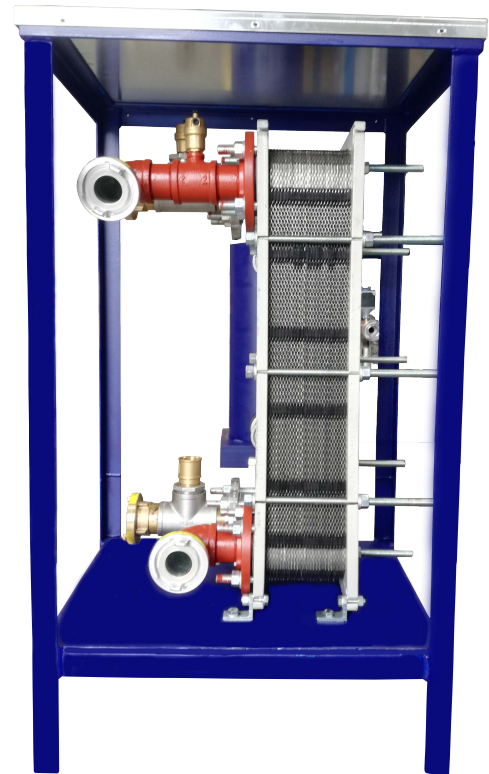

## 600kW Heat Exchanger

Cross Rental Services' 600kW domestic hot water plate pack is a high-efficiency product, which provides substantial heating capacity.

It is designed to deliver a temporary supply of domestic hot water when you connect it to one of our packaged boiler plants or an existing site boiler.

Detail	600kW Heat Exchanger
Heating Capacity	600kW
DHW Inlet Temperature	35°C
DHW Outlet Temperature	60°C
Boiler Inlet Temperature	80°C
Boiler Outlet Temperature	59.5°C
Pressure Drop	0.5 bar
Mains Cold Water Inlet Connection	2" Storz
Hot Water Outlet Connection	2" Storz
Primary Flow & Return Connections	3" Storz
Plate Material	316 Stainless
DHW Fittings	Brass
Volume	15.92 litres
Dimensions	1,055 x 590 x 1,025mm